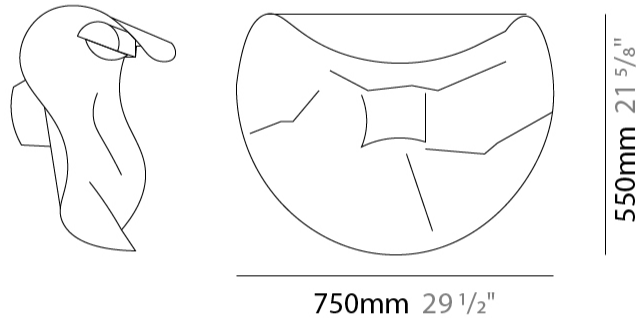

NON SO! SURFACE

D132140- _____
base number

1. To build a product code in our configurator select the specify button on the base model # product page
2. To build a manual product code on this datasheet choose from the options listed below in blue font and add the suffix to the base model #

GENERAL

Series: Non So!
Brand: Knikerboker
Division: Design
Mounting Type: Surface
Mounting Location: Ceiling
Subcategory: Ambient

PHYSICAL

Shape: Abstract
Length (mm): 750
Length (in): 29 1/2
Height (mm): 550
Height (in): 21 5/8
Extension (mm): 280
Extension (in): 11
Light Distribution: Indirect
Fixture Finish: EWH / EBK / MAN / COF / PRD / SLF / GLF / CLF / BRL / EWS / EWG / EWC / EWR / EBS / EBG / EBC / EBC / EBB / MAS / MAD / MAC / MAB / COS / CGO / CCL / CBL / PRS / PRG / PRC / PRB
Fixture Material: Metal

ELECTRICAL

Lamp Type: LED
Input Wattage (W): 21
Total Output Wattage (W): 20
Dimming: Tri-Mode (Non-Dimming and Phase Dimming (120Vac only) and 0-10V Dimming)
Driver Included: Yes
Driver Location: Integrated
Driver Type: Constant Current - Universal
Driver Class: Class 2
Input Voltage (V): 120 - 277
Constant Current (MA): 250
Upon Request: 0-10Vdc dimming / Phase dimming @120Vac / Non-dimming 120/277Vac

LED

Number of LEDs: 2
Color Temperature (°K): 3000
Max. Delivered Lumen (lm): 2200
CRI: >85 CRI
Lamp Life (hrs): 50000

OPTICAL

RATINGS AND CERTIFICATIONS

Certified By: Certified for North American Standards
IP rating: IP20