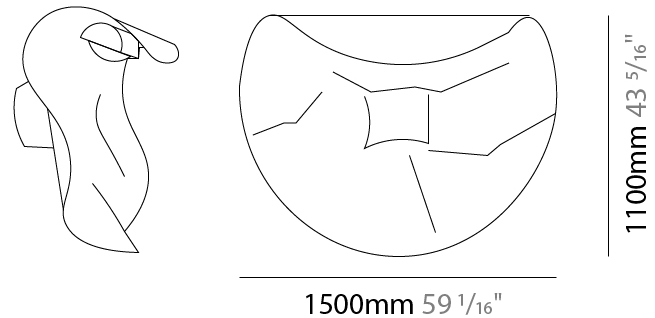

NON SO! SURFACE

D132142- _____
base number

1. To build a product code in our configurator select the specify button on the base model # product page
2. To build a manual product code on this datasheet choose from the options listed below in blue font and add the suffix to the base model #

GENERAL

Series: Non So!
Brand: Knikerboker
Division: Design
Mounting Type: Surface
Mounting Location: Ceiling
Subcategory: Ambient

PHYSICAL

Shape: Abstract
Length (mm): 1500
Length (in): 59 1/16
Height (mm): 1100
Height (in): 43 5/16
Extension (mm): 400
Extension (in): 15 3/4
Light Distribution: Indirect
Fixture Finish: EWH / EBK / MAN / COF / PRD / SLF / GLF / CLF / BRL / EWS / EWG / EWC / EWR / EBS / EBG / EBC / EBC / EBB / MAS / MAD / MAC / MAB / COS / CGO / CCL / CBL / PRS / PRG / PRC / PRB
Fixture Material: Metal

ELECTRICAL

Lamp Type: LED
Input Wattage (W): 42
Total Output Wattage (W): 40
Dimming: Tri-Mode (Non-Dimming and Phase Dimming (120Vac only) and 0-10V Dimming)
Driver Included: Yes
Driver Location: Integrated
Driver Type: Constant Current - Universal
Driver Class: Class 2
Input Voltage (V): 120 - 277
Constant Current (MA): 250
Upon Request: 0-10Vdc dimming / Phase dimming @120Vac / Non-dimming 120/277Vac

LED

Number of LEDs: 4
Color Temperature (°K): 3000
Max. Delivered Lumen (lm): 4400
CRI: >85 CRI
Lamp Life (hrs): 50000

OPTICAL

RATINGS AND CERTIFICATIONS

Certified By: Certified for North American Standards
IP rating: IP20